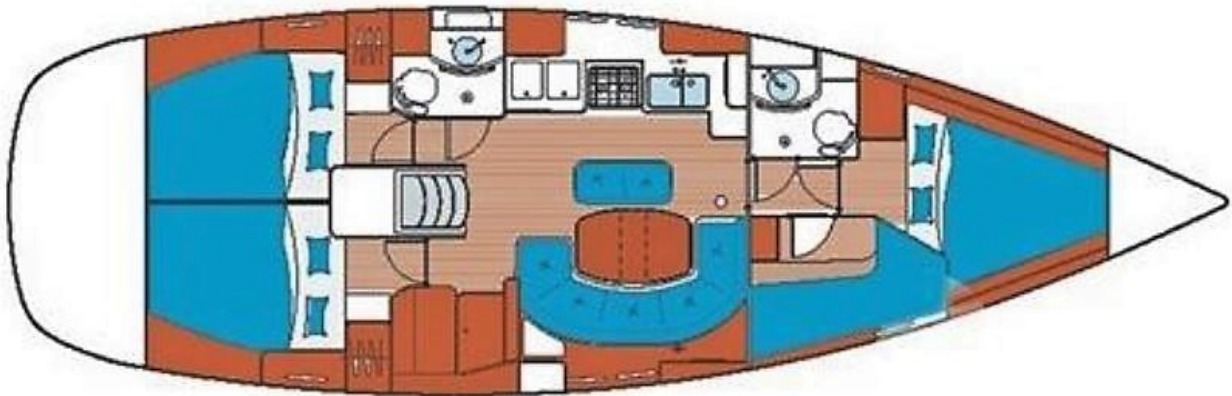

Electronics

Depthsounder B&G
Log-Speedometer B&G
Wind Speed and Direction B&G
Plotter B&G Elite
Autopilot B&G
Compass Plastimo
GPS B&G

Inside Equipment

Oven
Hot Water
Refrigerator

Outside Equipment

Teak Cockpit
Cockpit Shower
Outboard Engine Brackets
Liferaft
Cockpit Cushions
Cockpit Table
Swimming Ladder

Sails

Furling Mainsail
Furling Genoa

Disclaimer

The company offers the details of this vessel in good faith but cannot guarantee or warrant the accuracy of this information nor warrant the condition of the vessel. A buyer should instruct his agents, or his surveyors, to investigate and validate such details, as the buyer desires. This vessel is offered subject to prior sale, price change, or withdrawal without notice.