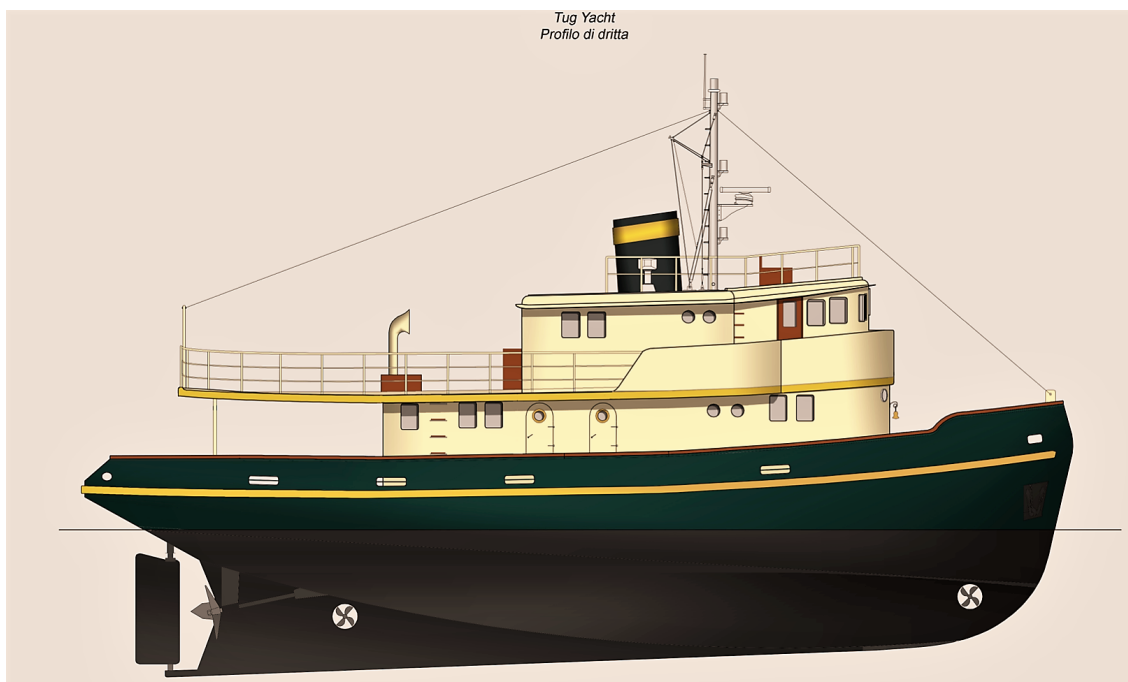

Equipments

Air condition

2 Watermaker 120 l/h

Satellite TVHD in all rooms

Bose sound

Plotter, Radar, Autopilot, Ecosounder, AIS

Stern thruster, bow thruster

3 Kohler Generators: 2 x 75 kw, 1 x 20 kw

Inflatable jet Aquascan x 110 hp

Disclaimer

The company offers the details of this vessel in good faith but cannot guarantee or warrant the accuracy of this information nor warrant the condition of the vessel. A buyer should instruct his agents, or his surveyors, to investigate and validate such details, as the buyer desires. This vessel is offered subject to prior sale, price change, or withdrawal without notice.