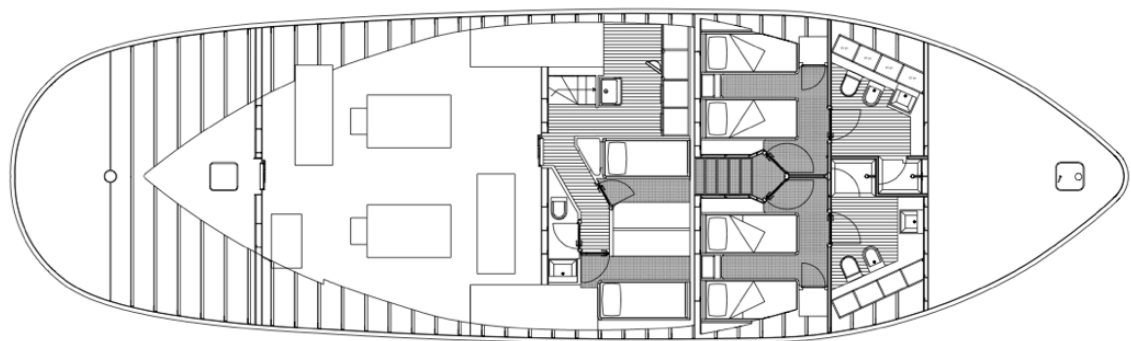

Max speed: **12.0 kn**

Superstructure: **Aluminium**

Cruising speed: **9.5 kn**

Length: **23.80 m**

Fuel capacity: **25,000 l**

Beam: **6.50 m**

Water capacity: **21,000 l**

Displacement: **200 t**

Watermakers: **2 x 120 l/h**

Draft: **3,50 m**

Koehler Gensets: **2 x 75 kW - 1 x 20 kW**

Accommodations

- 2 VIP cabins for 4 pax, 2 bathrooms
- 2 Guest cabins for 6 pax, 2 bathrooms
- 2 Crew cabins for 4 pax, 1 bathroom